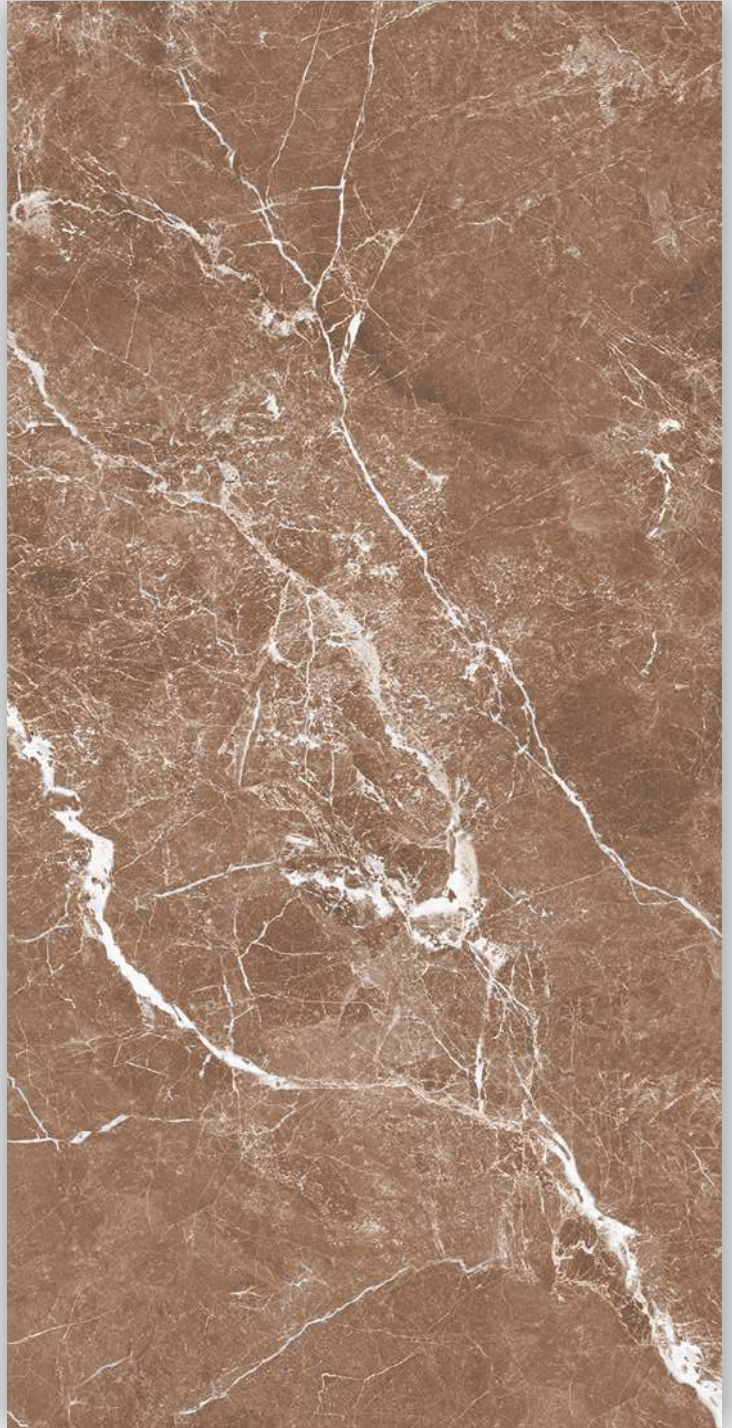

Finish
GLOSSY

Size
**600x
1200mm**

BERRYS CHOCO

GLOSSY
Series