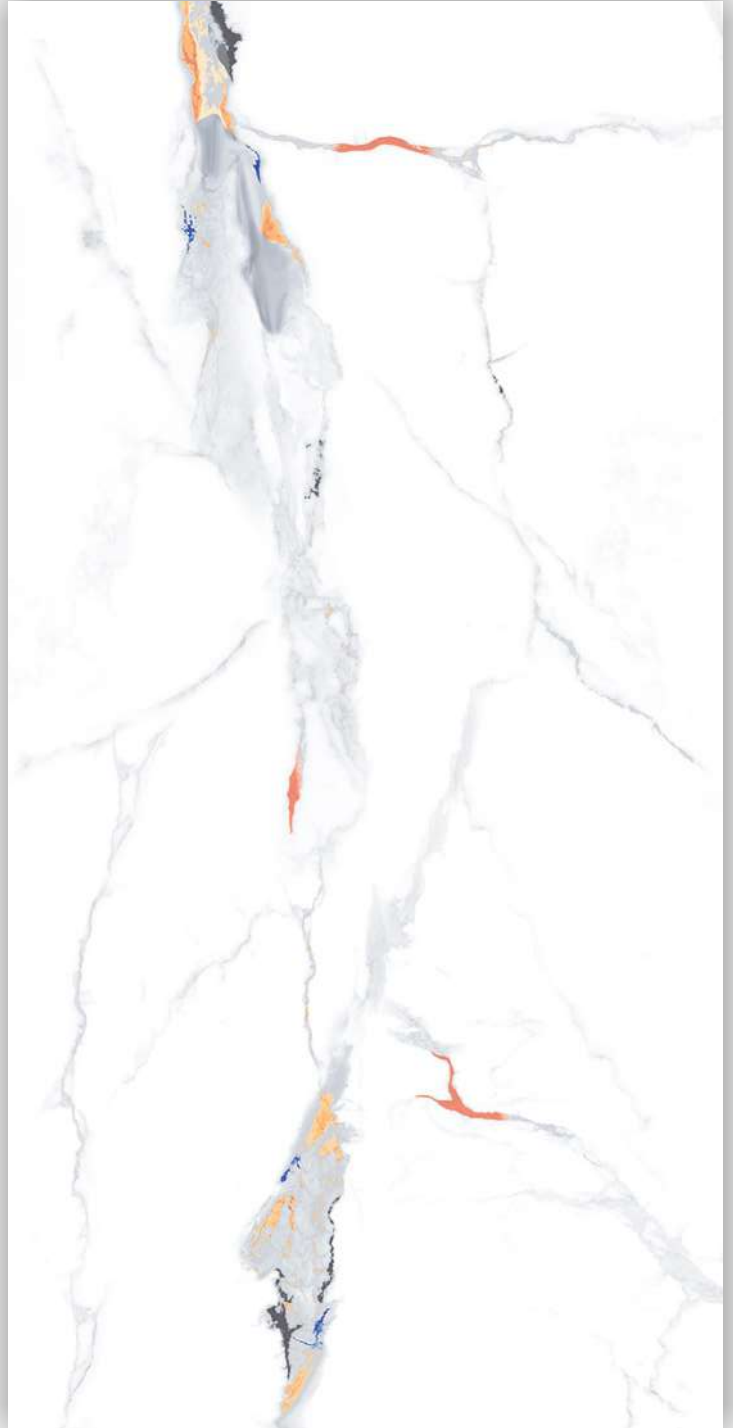

SPARCLE NATURAL

GLOSSY
Series

Finish
GLOSSY

Size
**600x
1200mm**

Random

STILES SATUARIO

GLOSSY
Series

Finish
GLOSSY