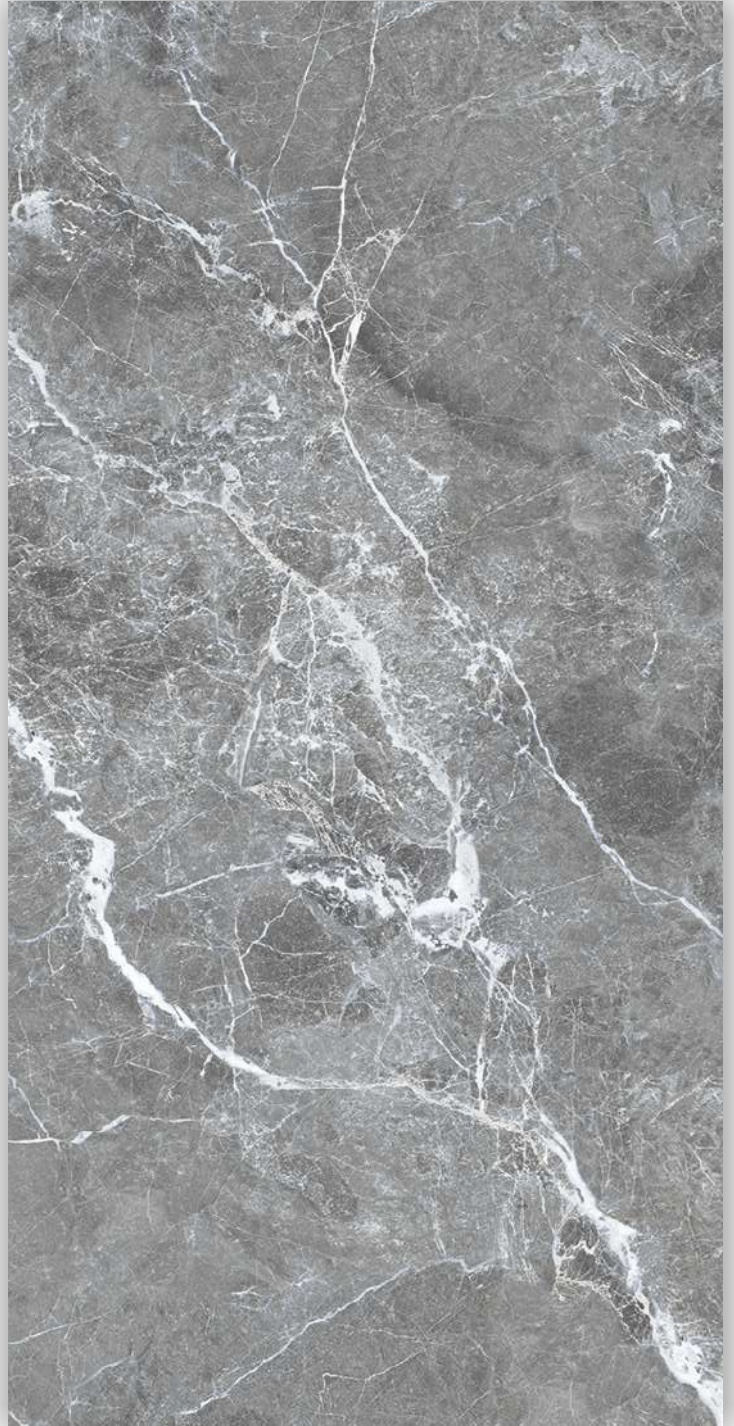

Finish
GLOSSY

Size
**600x
1200mm**

BERRYS SILVER

GLOSSY
Series