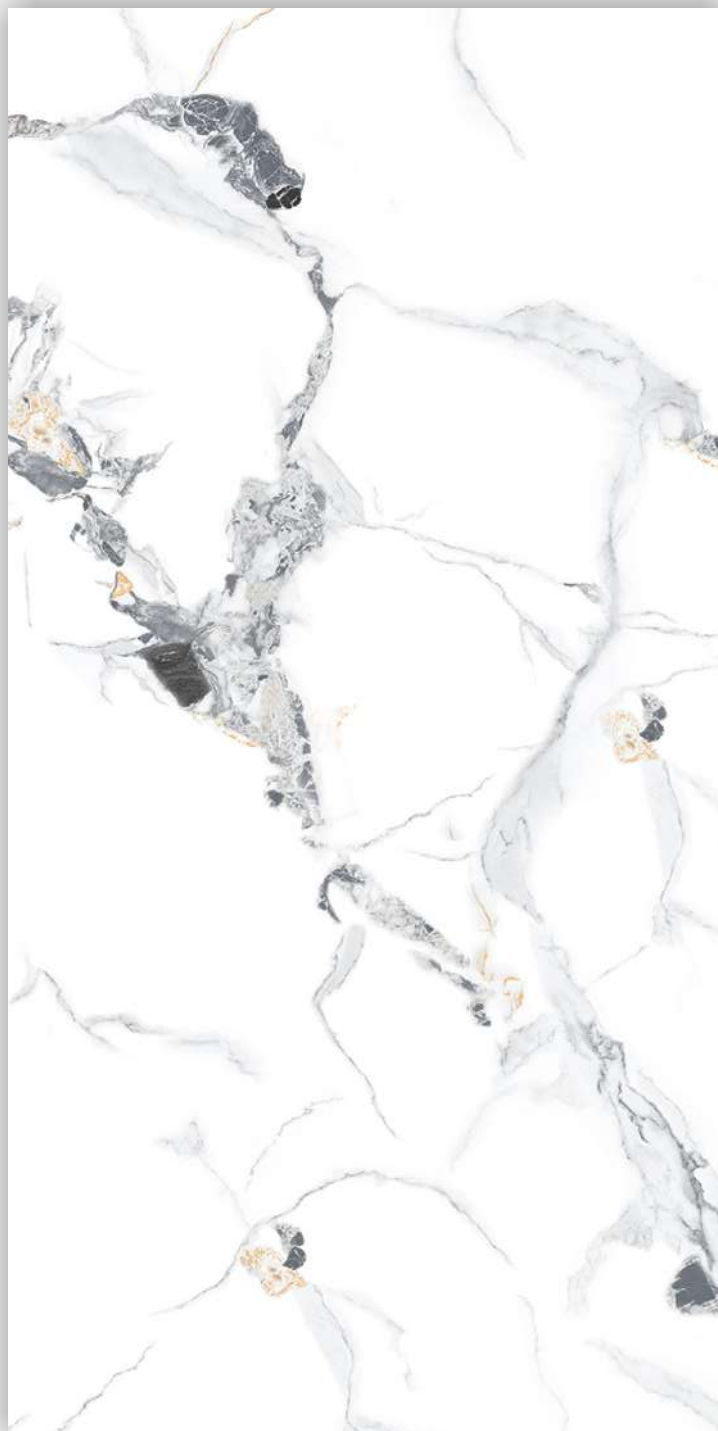

CALCATA PARIS

GLOSSY
Series