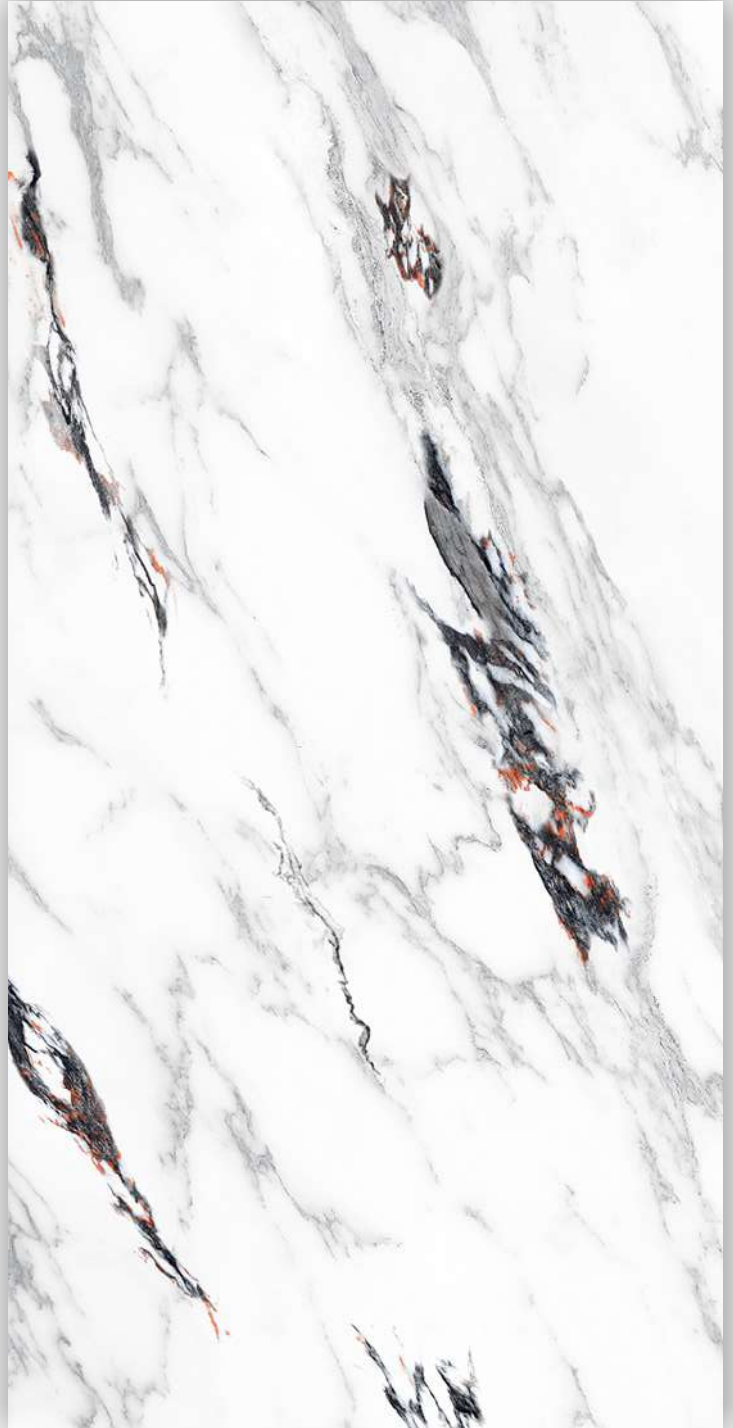

CASTILO WHITE

GLOSSY
Series

Finish
GLOSSY

Size
**600x
1200mm**

Random

COASTAL WHITE

GLOSSY
Series

Finish
GLOSSY