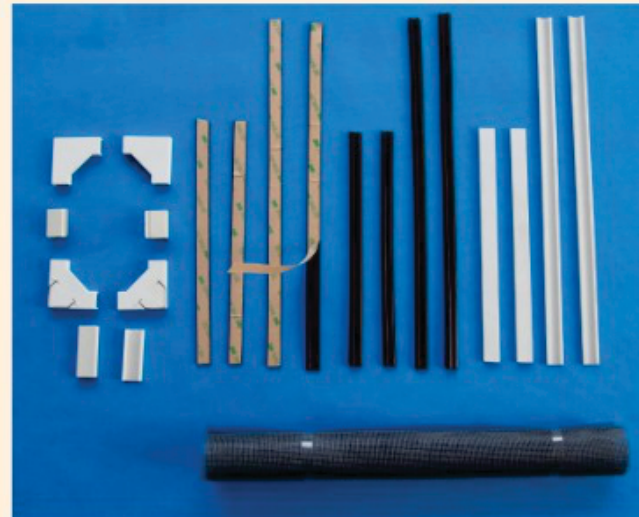

Highlights

- DIY - Do It yourself concept
- Easy to Fabricate & Easy to Install
- T.I.E Italian Fibre Glass Screen
- Very Big Value for Money
- VHB - Very High Bonding Adhesive
- Strong Magnetic Attraction