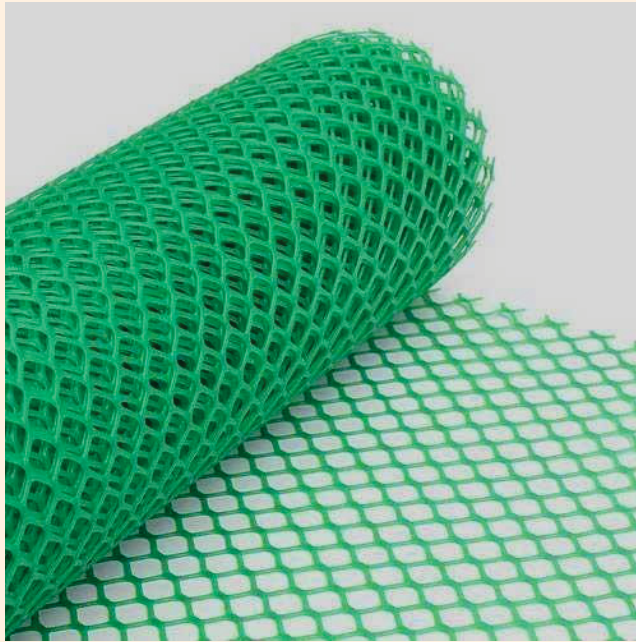

Our Products

WELLNET POLYPLAST

Plot No. 66/P, Shreeji Industrial Estate, Sakat Sanala, Morbi-363641, Gujarat, India.

E-mail : wellnetpolyplast@gmail.com, Web : www.wellnetpolyplast.com, Care : +91 99099 71104