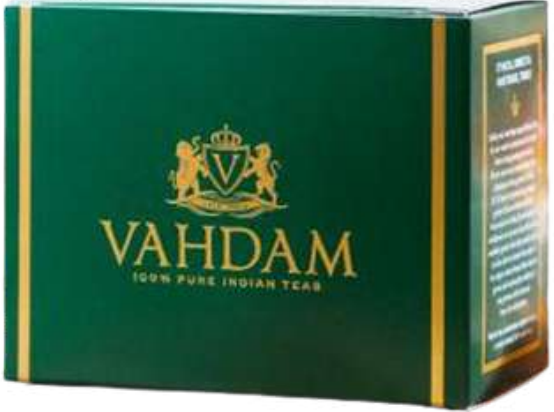

# SELF CARE *Essential*

BOTTLE

ROLL ON

PILLOW

SHEET MASK

BRYAN AND CANDY

HOT BAG

FLAVOURED TEA

KIMIRICA

HAIRBRUSH

SCENTED CANDLE

KIMIRICA

BATH SAIT

CLASSIC STATIONERY HAMPER

LUXURY STATIONERY HAMPER

MUSCAT PHARMACY